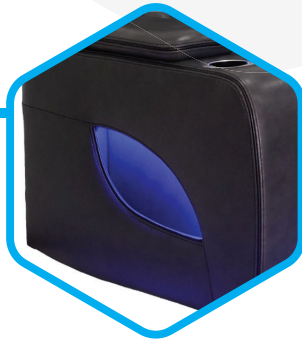

WITH LED-ILLUMINATED
SIDE STORAGE POCKETS